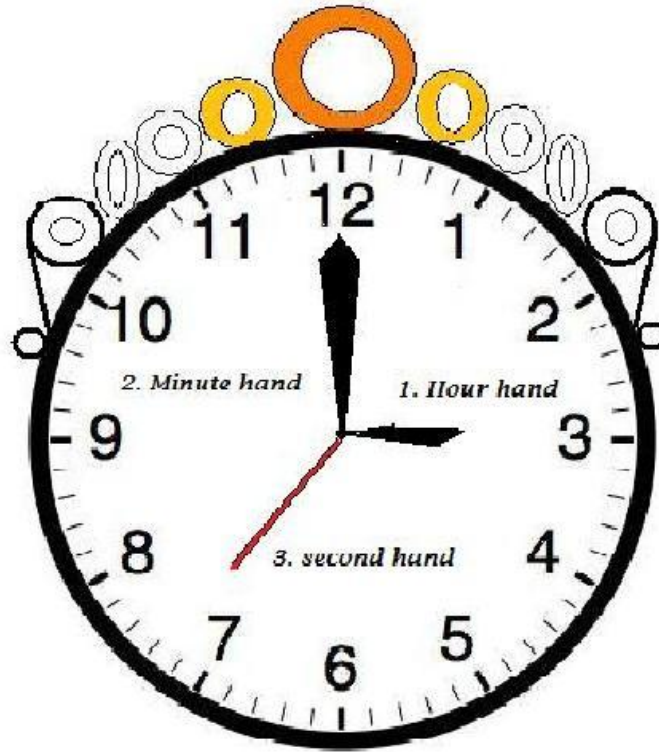

KNOW THE CLOCK

There are three hands in the clock:

1. Hour hand: It shows the hours (Shortest hand in the clock)
2. Minute hand: It shows the minutes (Longest hand in the clock)
3. Second hand: It shows the seconds (Usually red in colour, long & thinnest hand)

Time format: HH: MM (Hour: Minute)

Get more printables, worksheets, coloring pages, activities and student projects:
www.StudyVillage.com